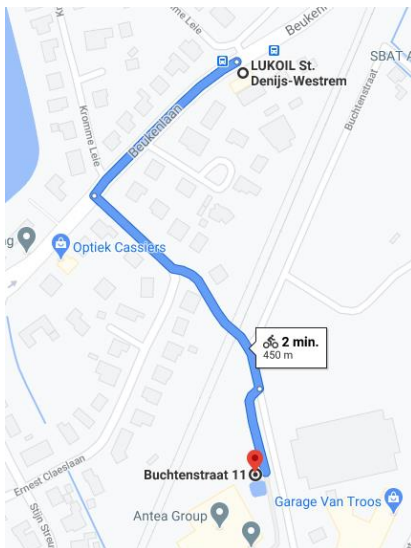

# Route description to Biotalys – Buchtenstraat 11 – 9051 Gent (Sint-Denijs-Westrem) by public transport

## By train

Take the train direction Gent-Sint-Pieters. Once in the station you can take a bus or a taxi.

## By bus

In front of the station Gent-Sint-Pieters. Take bus number 34 or 35 direction Latem.

There is a bus every 30 minutes.

After +/- 15 minutes (7 stops), depending on the traffic, you are at the stop “Kareelstraat”.

Then follow attached route to our labs and offices (5' – 400 m walk).

There is a small tunnel under the railroad that leads to the bend street.